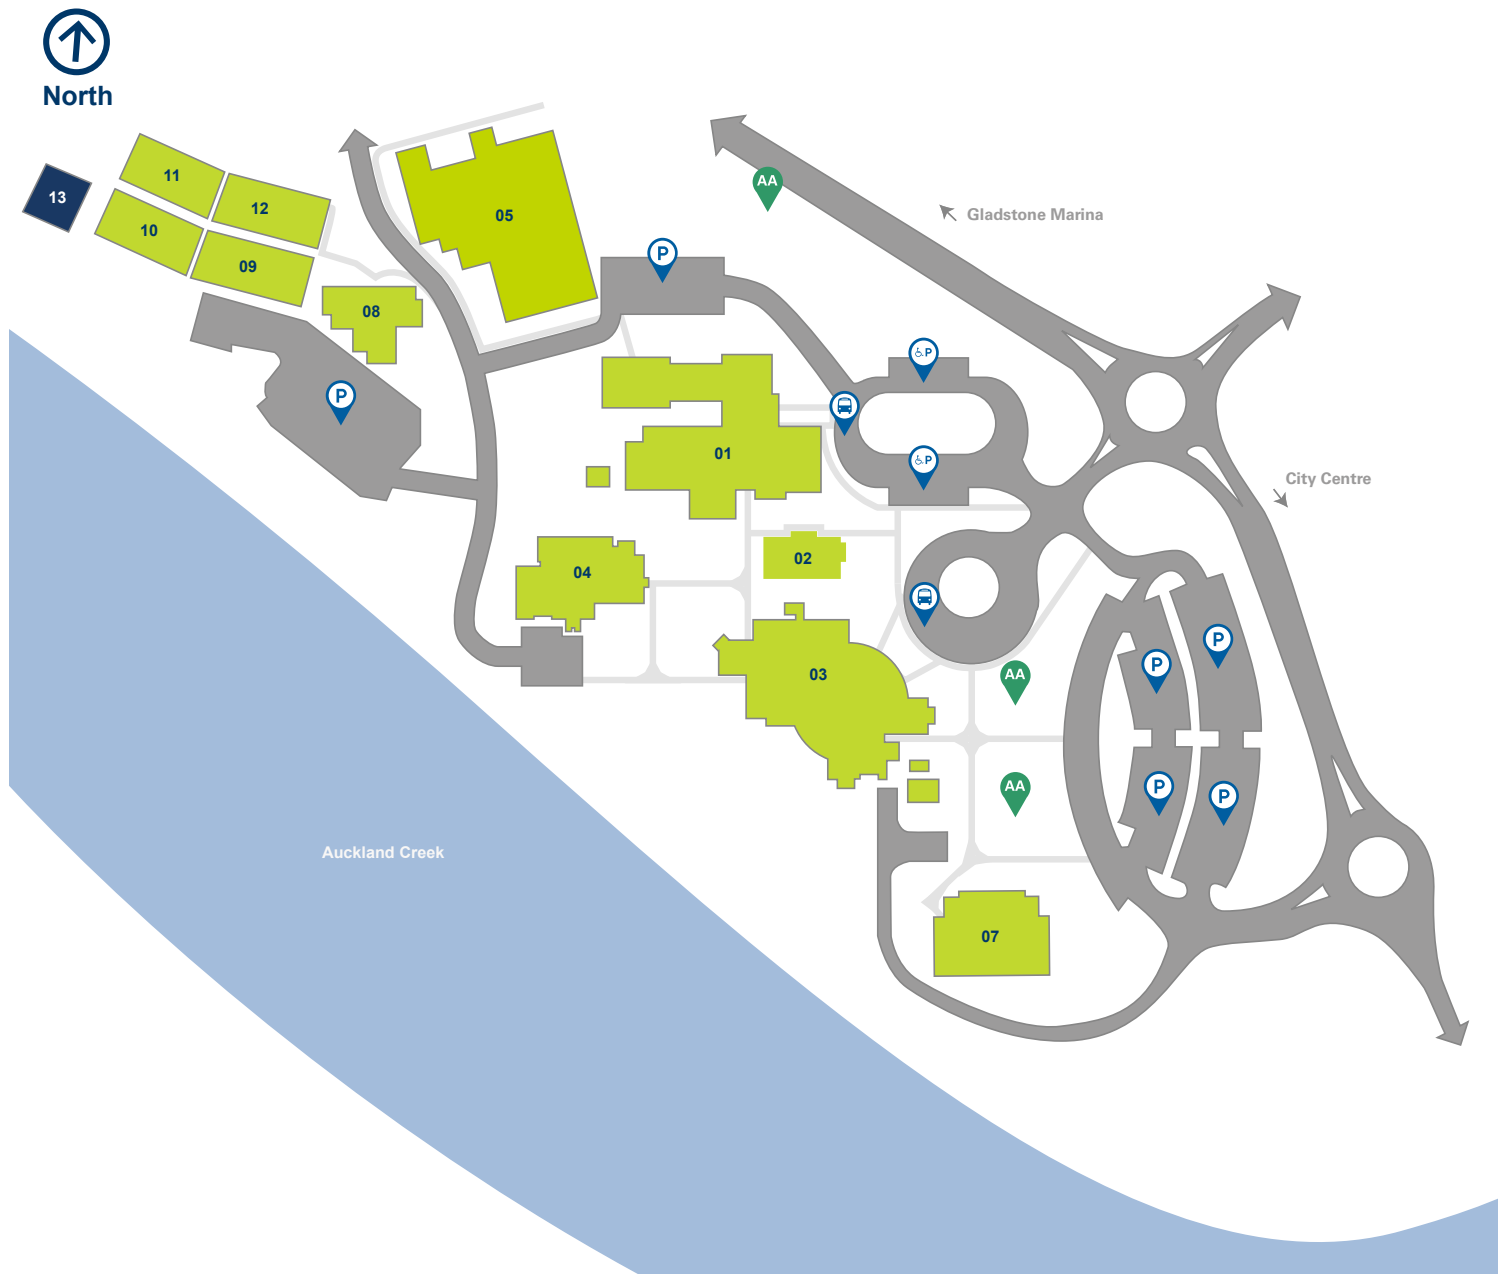

CQUNIVERSITY GLADSTONE

KEY

Teaching Facilities	
Administration and Staff	
Assembly Area	
Bus Stop	
Parking	
Parking (Disability)	
Road	
Footpath	
Disclaimers	
Wheelchair access is available to all buildings and amenities via the front door.	

CAMPUS FACILITIES

- Well-equipped library, with quiet study rooms, online access and coffee available
- Computer lab and IT equipment
- High tech video conferencing and access grid facilities
- State of the art lecture theatres featuring the latest presentation equipment
- Wireless networking across campus
- Student bookshop
- Gladstone Environmental Science Centre (GESC)
- Gladstone Engineering Centre (GEC)
- Engineering Trades Centre
- Hairdressing and Beauty Salon
- Aged Care Training Facility
- Career counselling, program advice and student support services