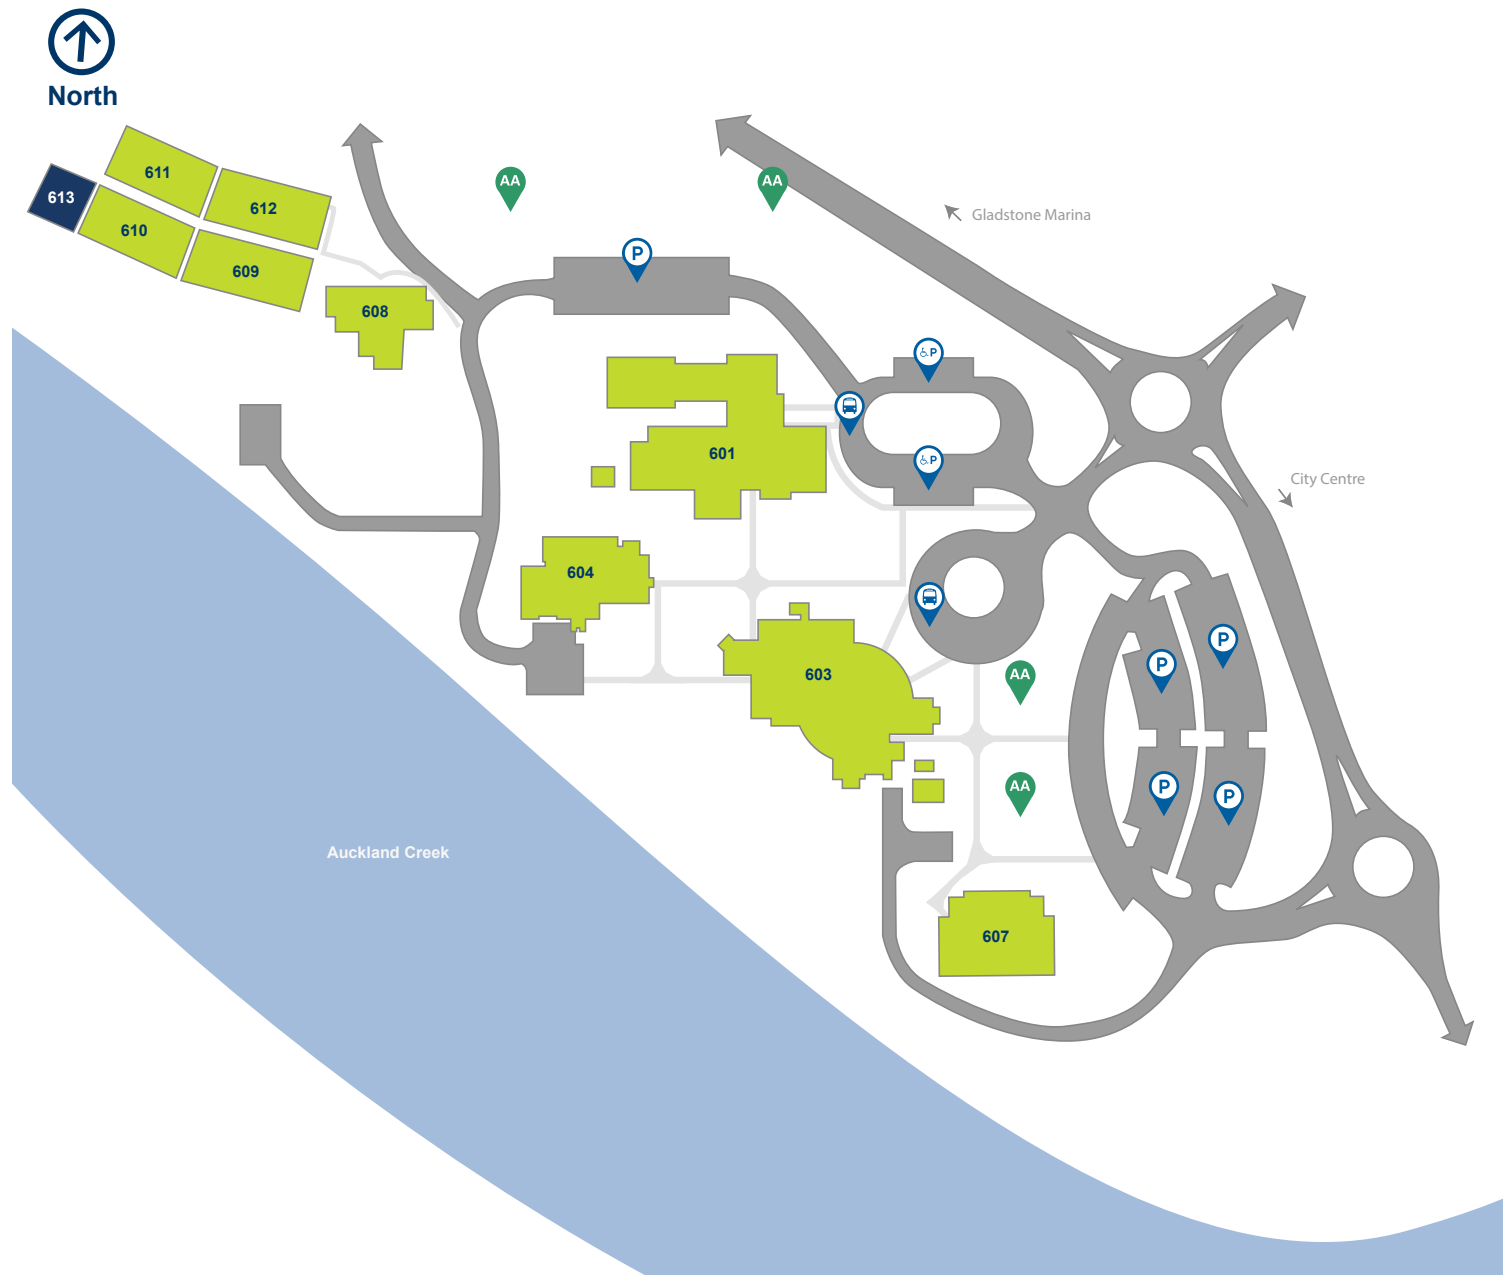

CQUNIVERSITY GLADSTONE, MARINA

KEY

Teaching Facilities	
Administration and Staff	
Assembly Area	
Bus Stop	
Parking	
Parking (Disability)	
Road	
Footpath	
Disclaimers	
Wheelchair access is available to all buildings and amenities via the front door.	

CQUNIVERSITY GLADSTONE, MARINA

With its scenic location and strong ties with industry, CQUniversity Gladstone, Marina is both an attractive place to study and powerhouse of innovative research.

Students at CQUniversity Gladstone, Marina can enjoy state of the art lecture theatre and training facilities, computer lab, Cyril Golding Library, bookshop and range of career counselling and support services.