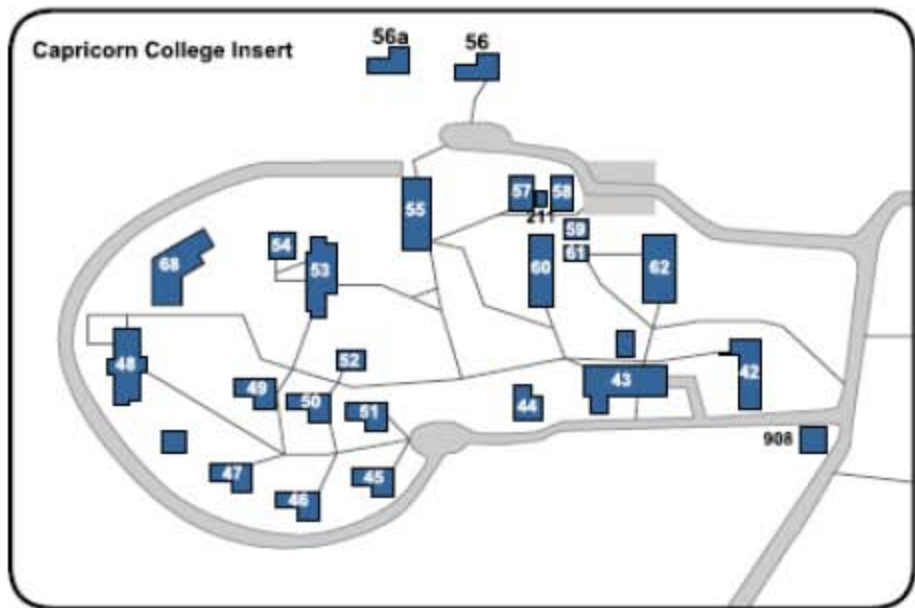

# CQUniversity Rockhampton Campus

To Norman Road

Capricorn College Insert

Rear parking for unloading – accessible through University

Sports Centre

All day parking at front of pool – accessible from Bruce Highway

Bruce Highway

To Rockhampton City →